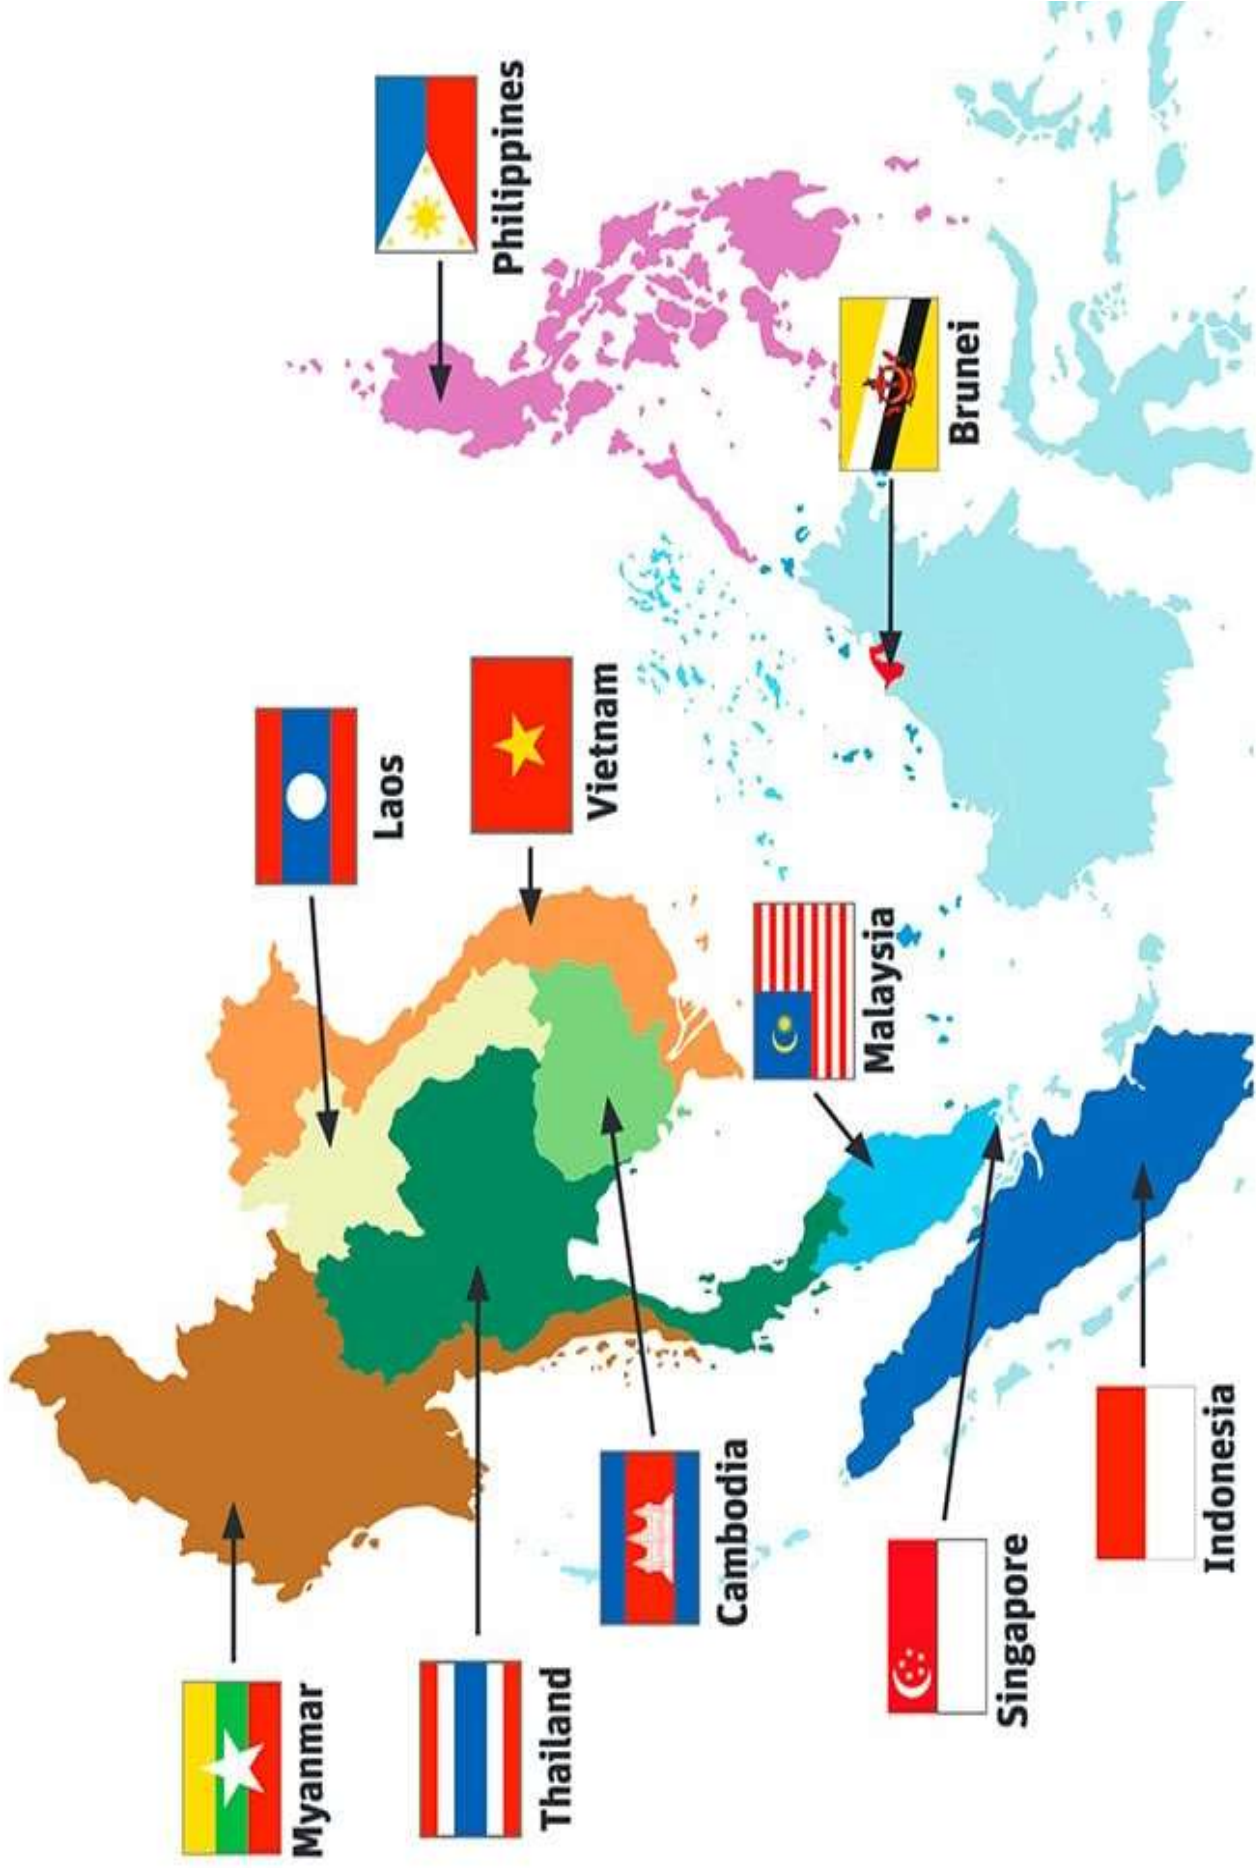

**AMCF**

**SOUTHEAST ASIA  
Regional Report 2024**

102270268

Source: ASEAN | GETTY IMAGES/WP graphic

# SITUATIONER

**Countries in the region:** Eleven (11)

BRUNEI, CAMBODIA, INDONESIA, LAOS, MALAYSIA, MYA  
PALAU, PHILIPPINES, SINGAPORE, THAILAND, VIETNAM

**Military population of the region:** 645,612 (active), 4.9M (re

**Countries with MCFs:**

CAMBODIA, INDONESIA, LAOS, MALAYSIA, MYANMAR,  
PHILIPPINES, SINGAPORE, VIETNAM, PALAU